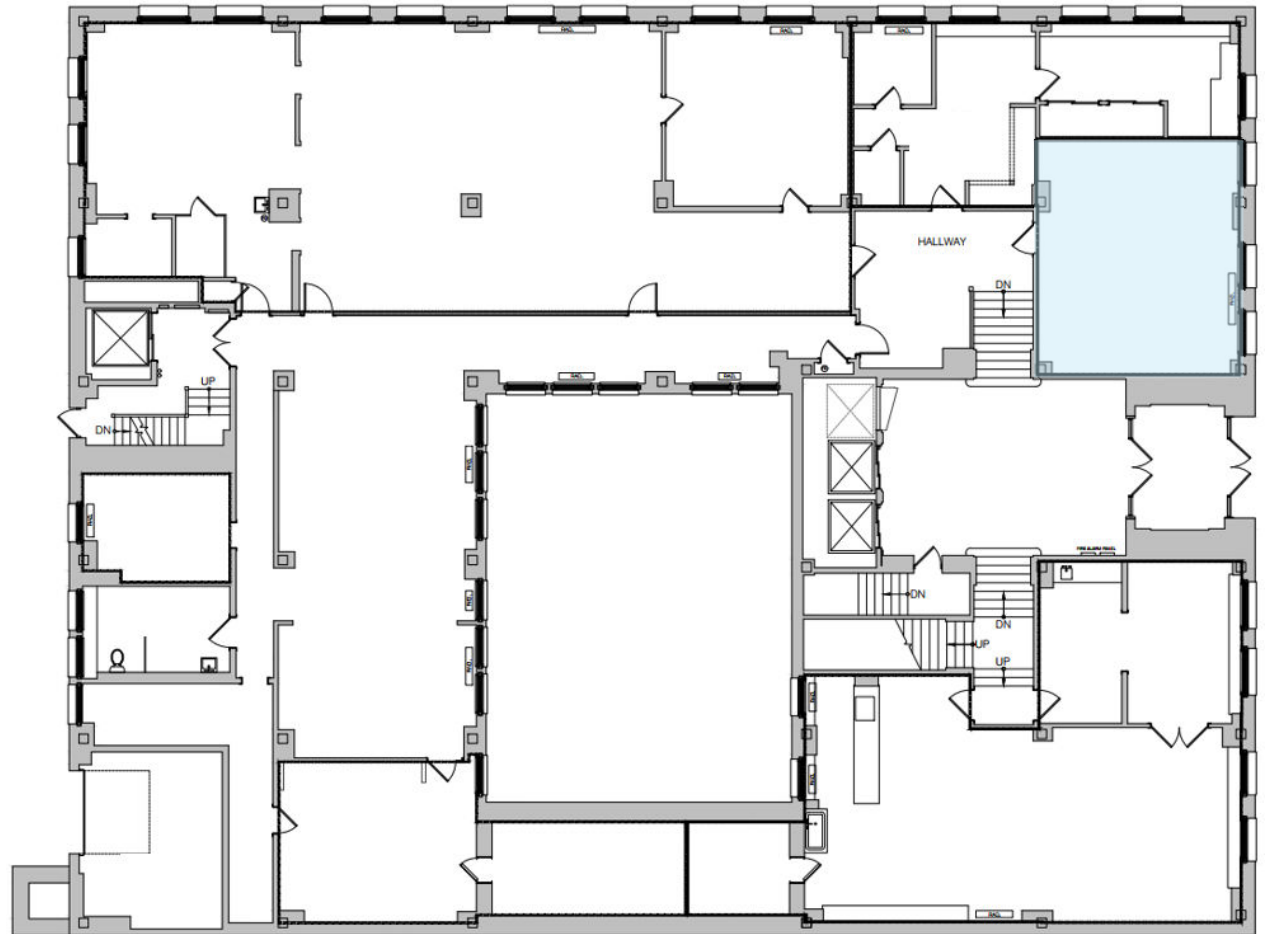

Northwestern
Building

275 4th Street East
Saint Paul, MN 55101

Suite 130

540 Usable Square Feet

646 Rentable Square Feet

HBG

Celebrating
30 years