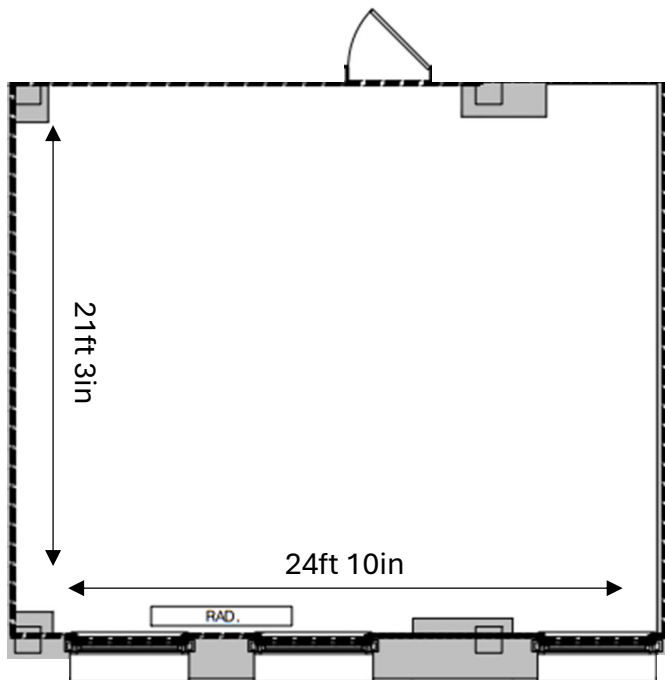

Northwestern
Building

275 4th Street East
Saint Paul, MN 55101

Suite 130

540 Usable Square Feet

646 Rentable Square Feet

HBG

Celebrating
30 years