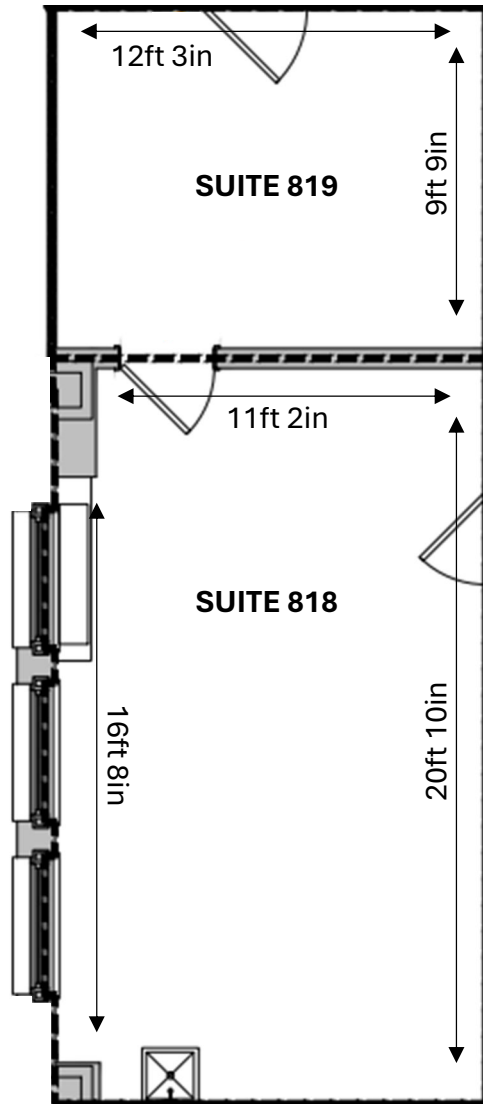

Northwestern
Building

275 4th Street East
Saint Paul, MN 55101

Suite 818/819

390 Usable Square Feet

468 Rentable Square Feet

HBG

Celebrating
30 years