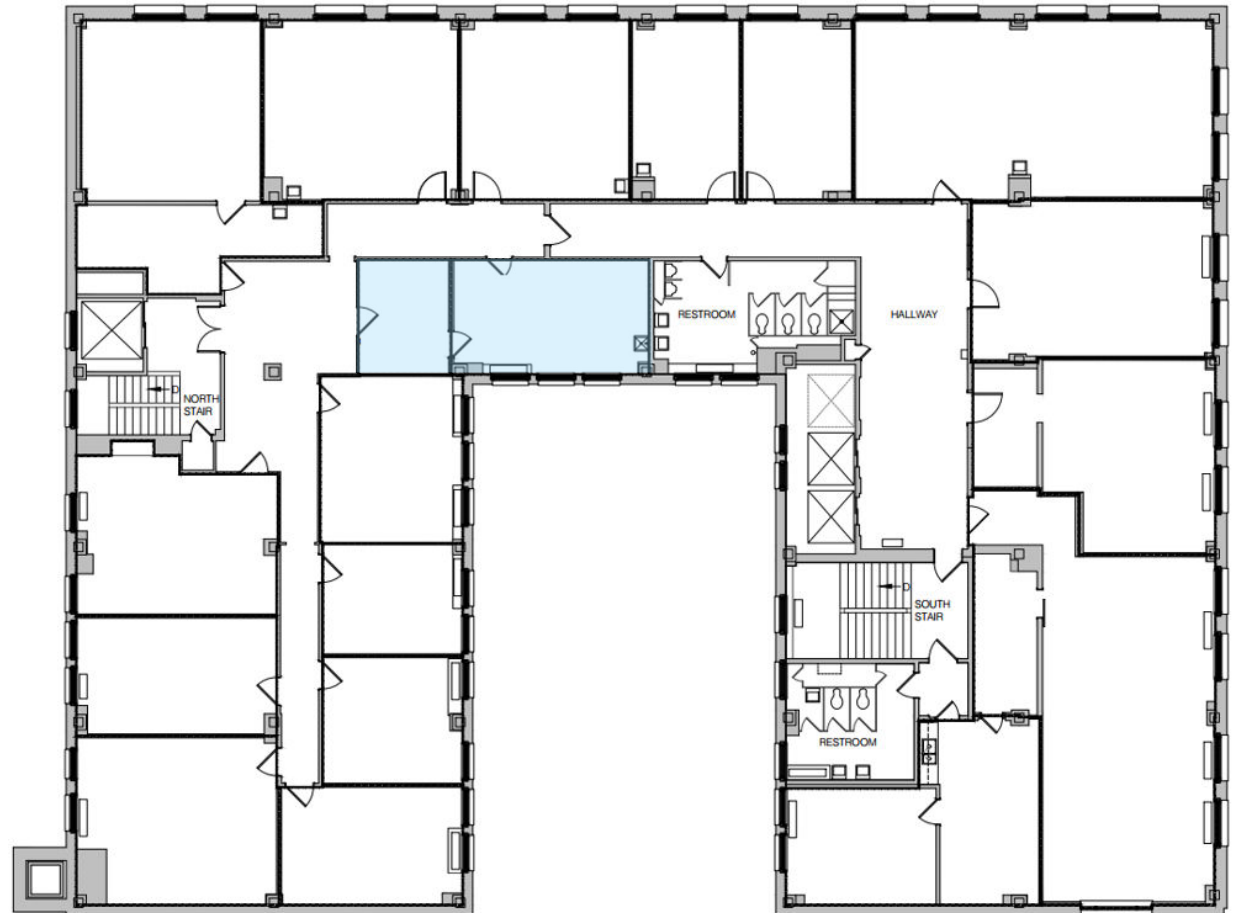

Northwestern
Building

275 4th Street East
Saint Paul, MN 55101

Suite 818/819

390 Usable Square Feet

468 Rentable Square Feet

HBG

Celebrating
30 years