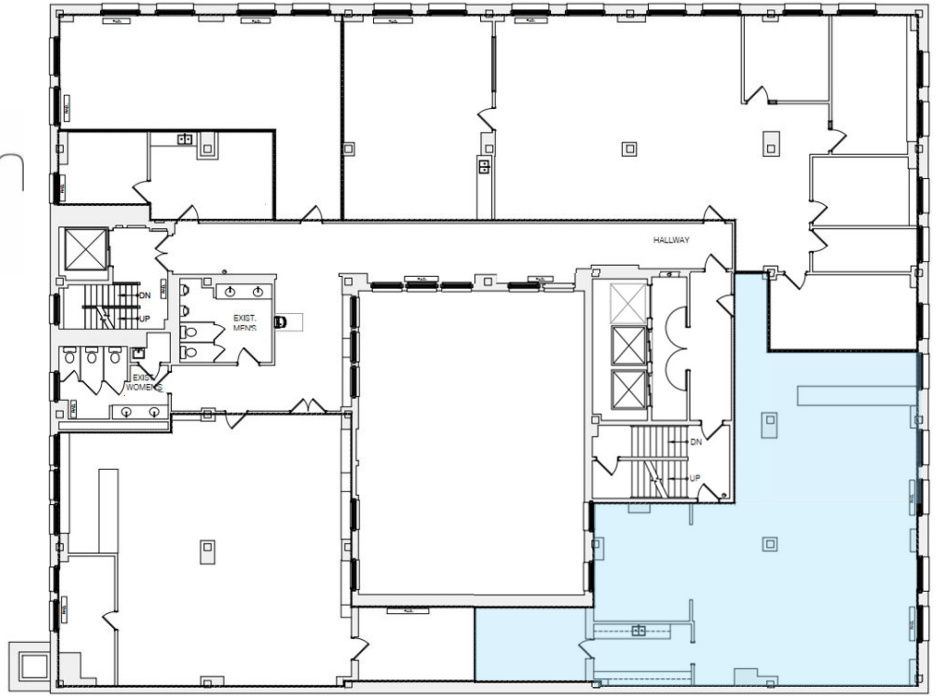

Northwestern
Building

275 4th Street E
Saint Paul, MN
55101

Suite 200

2,016

Usable Square Feet

2,419

Rentable Square Feet