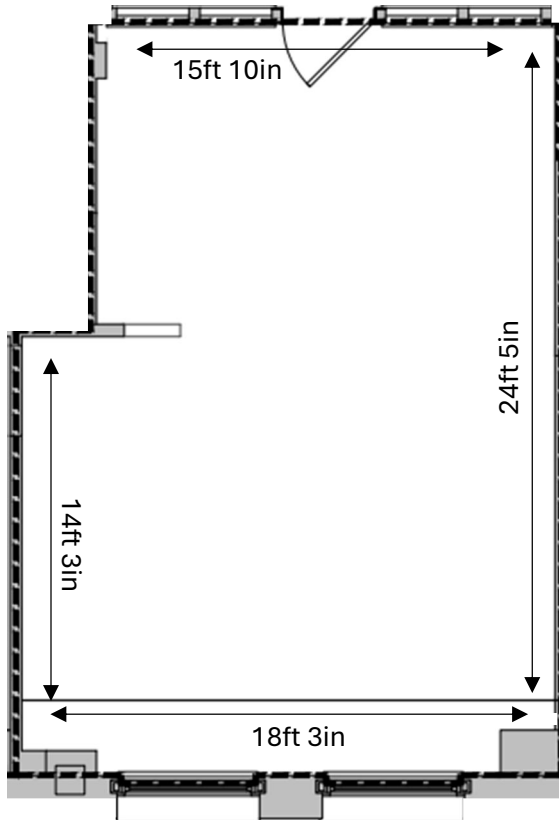

Northwestern Building

**275 4th Street East
Saint Paul, MN 55101**

Suite 625

465 Usable Square Feet

558 Rentable Square Feet

HBG

Celebrating
30 years