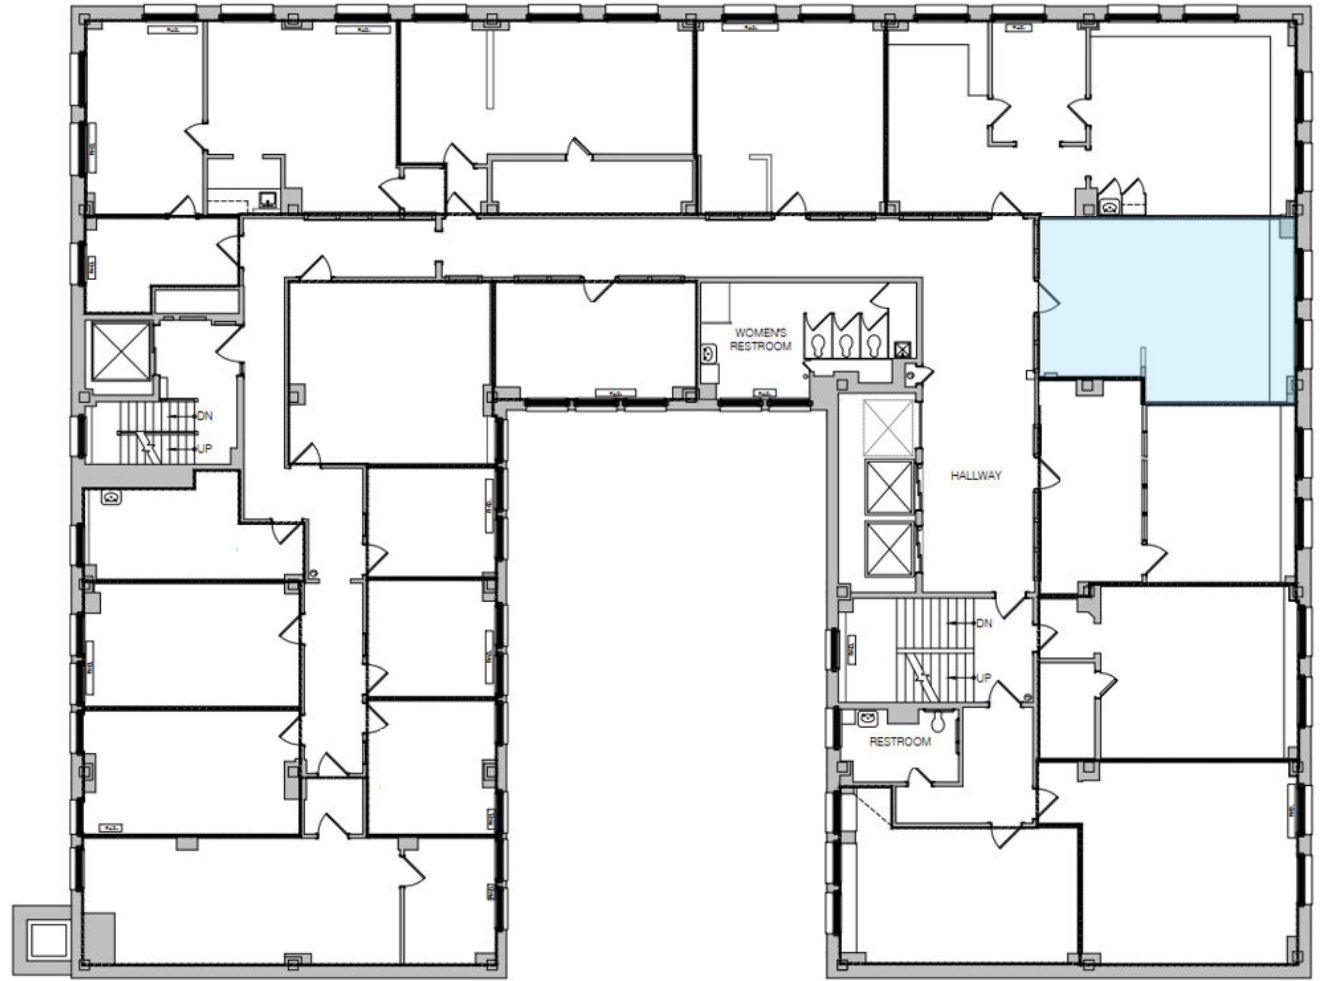

Northwestern Building

**275 4th Street East
Saint Paul, MN 55101**

Suite 625

465 Usable Square Feet

558 Rentable Square Feet

HBG

Celebrating
30 years