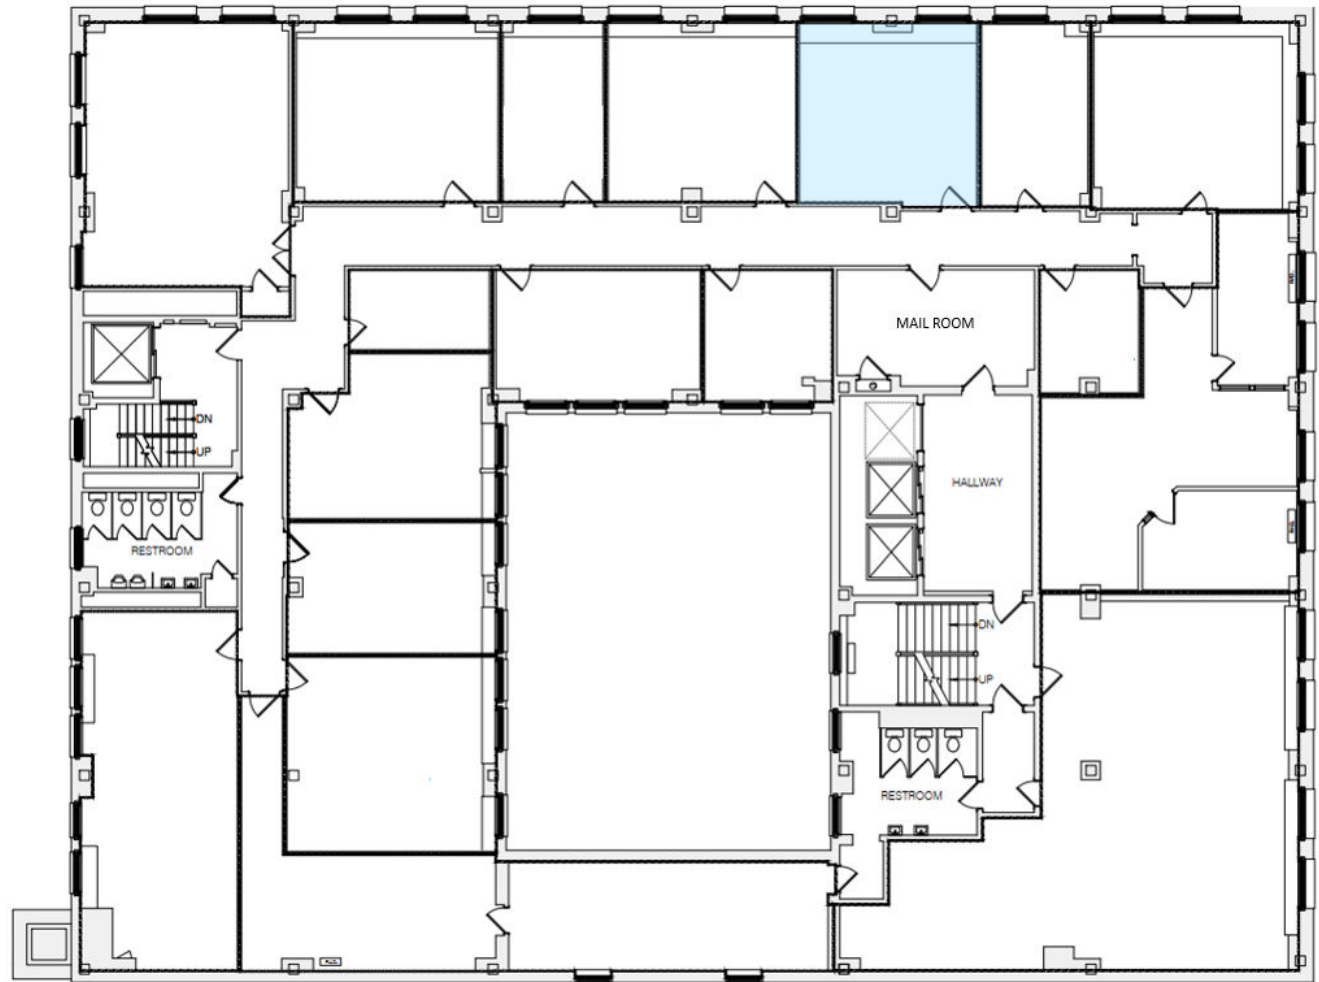

Northwestern
Building

275 4th Street East
Saint Paul, MN 55101

Suite 430

340 Usable Square Feet

408 Rentable Square Feet

HBG

Celebrating
30 years