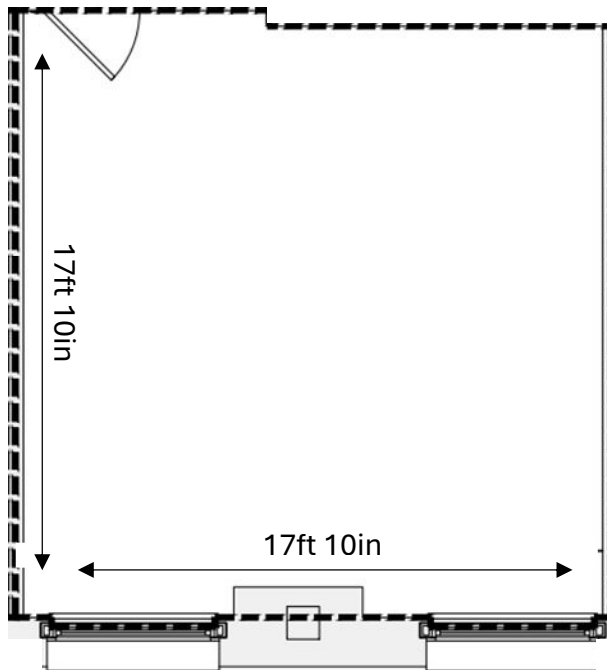

Northwestern
Building

275 4th Street East
Saint Paul, MN 55101

Suite 430

340 Usable Square Feet

408 Rentable Square Feet

HBG

Celebrating
30 years