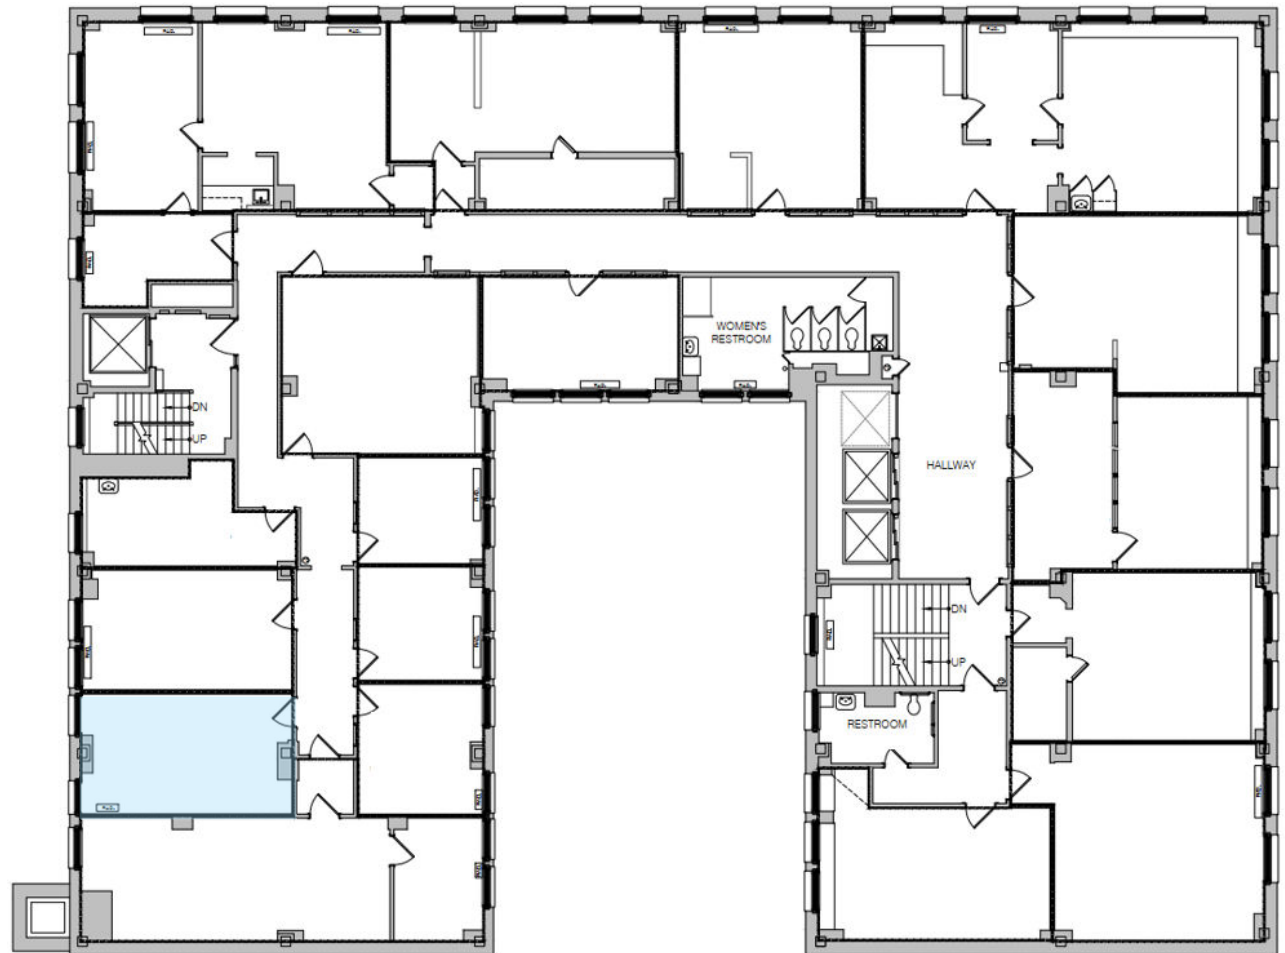

Northwestern
Building

**275 4th Street East
Saint Paul, MN 55101**

Suite 696 - 286 Usable Square Feet - 343 Rentable Square Feet

HBG

*Celebrating
30 years*