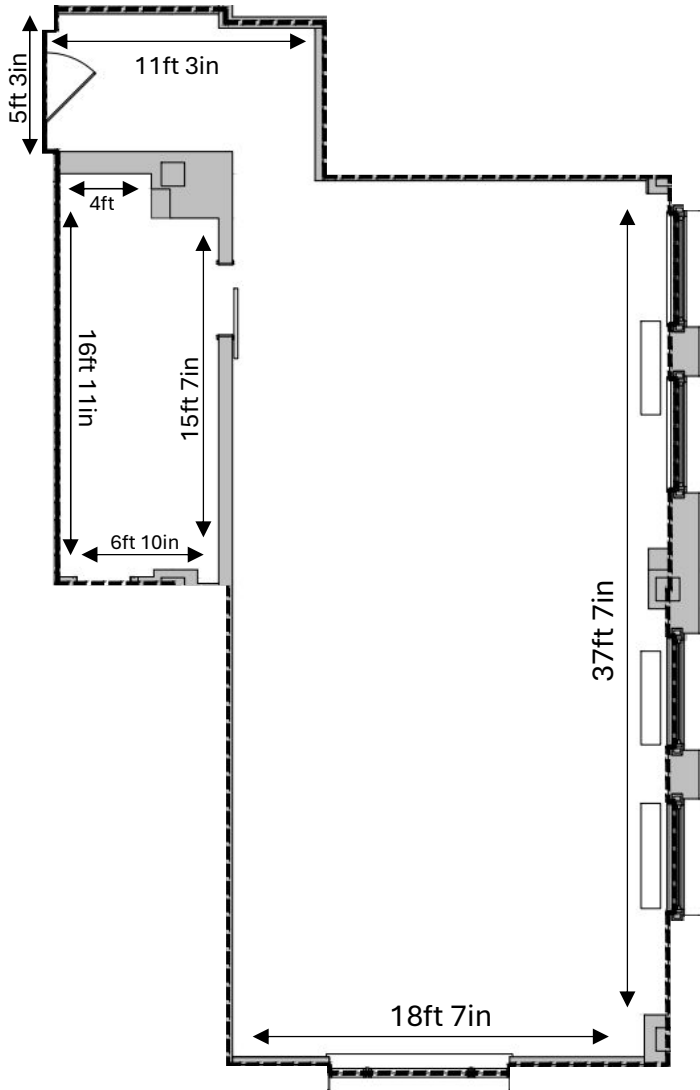

Northwestern
Building

275 4th Street East
Saint Paul, MN 55101

Suite 802 - 935 Usable Square Feet/1,122 Rentable Square Feet

HBG

Celebrating
30 years