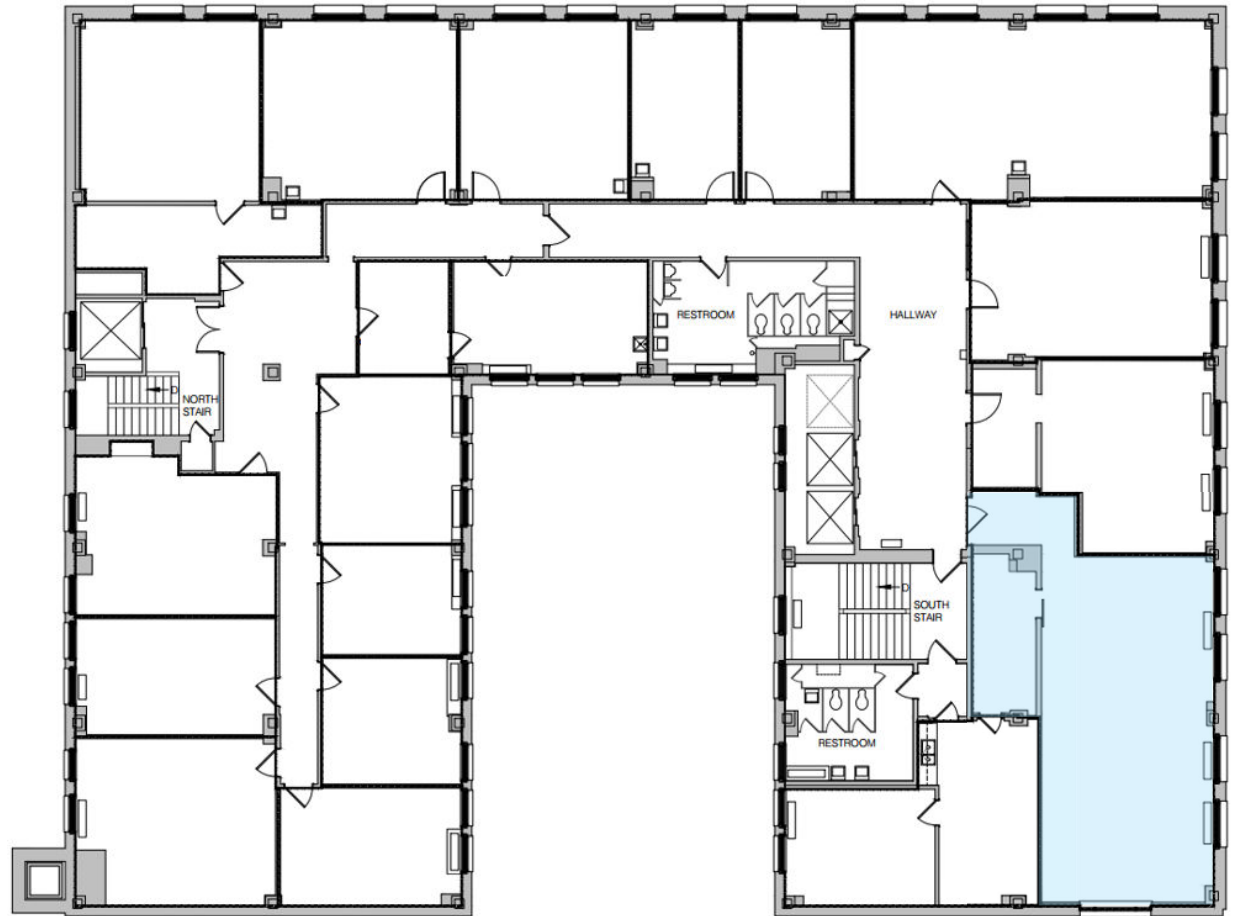

Northwestern
Building

275 4th Street East
Saint Paul, MN 55101

Suite 802 - 935 Usable Square Feet/1,122 Rentable Square Feet

HBG

Celebrating
30 years