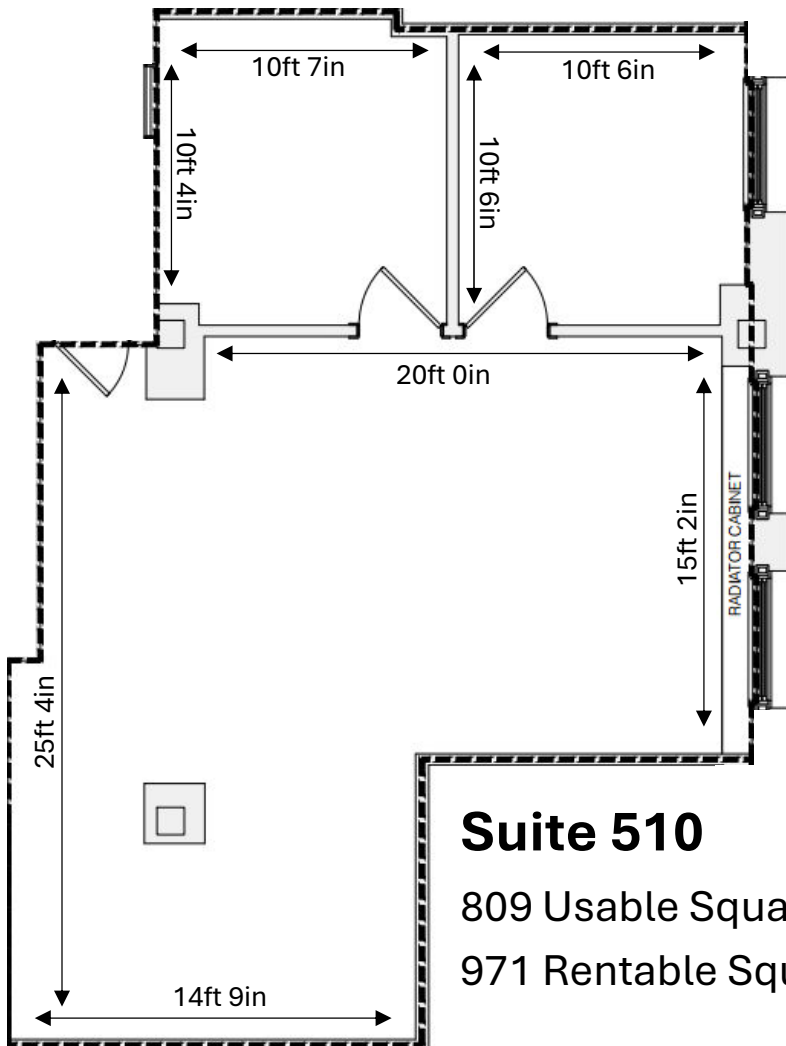

Northwestern
Building

275 4th Street East
Saint Paul, MN 55101

Suite 510

809 Usable Square Feet

971 Rentable Square Feet

HBG

Celebrating
30 years