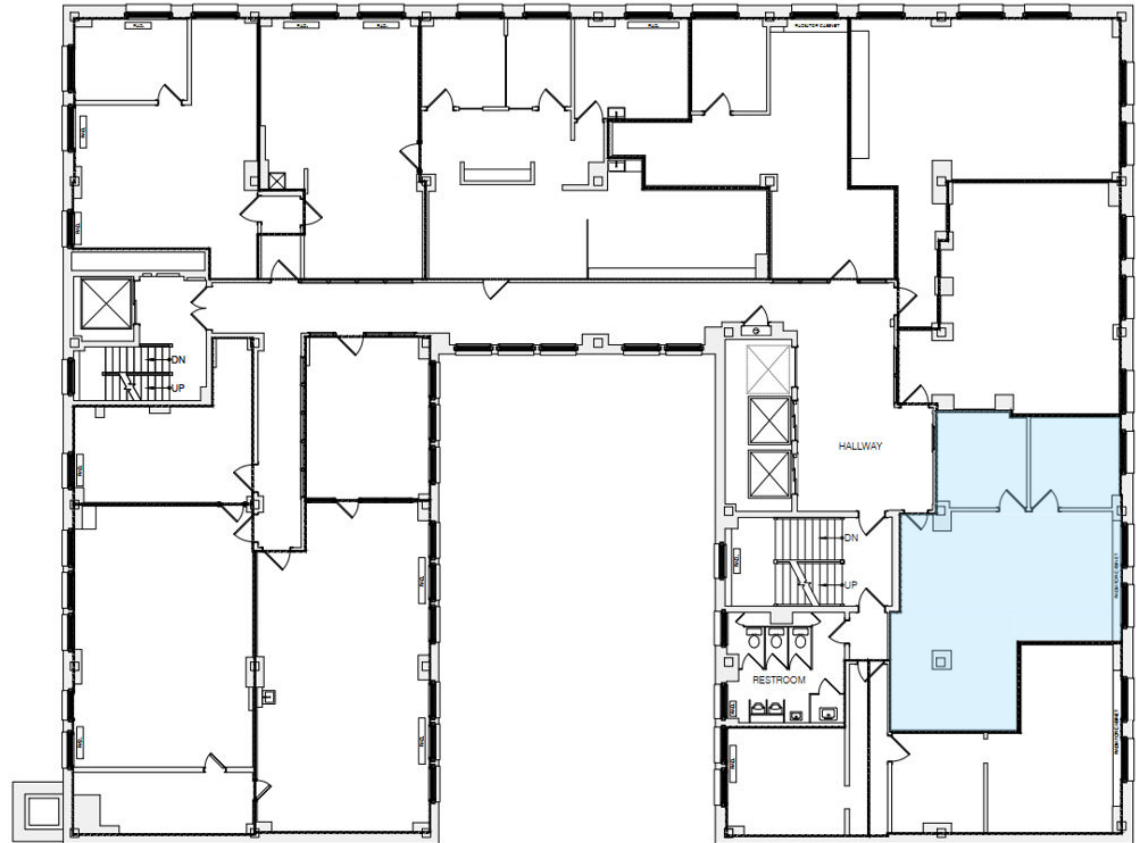

Northwestern
Building

275 4th Street East
Saint Paul, MN 55101

Suite 510

809 Usable Square Feet

971 Rentable Square Feet

HBG

Celebrating
30 years