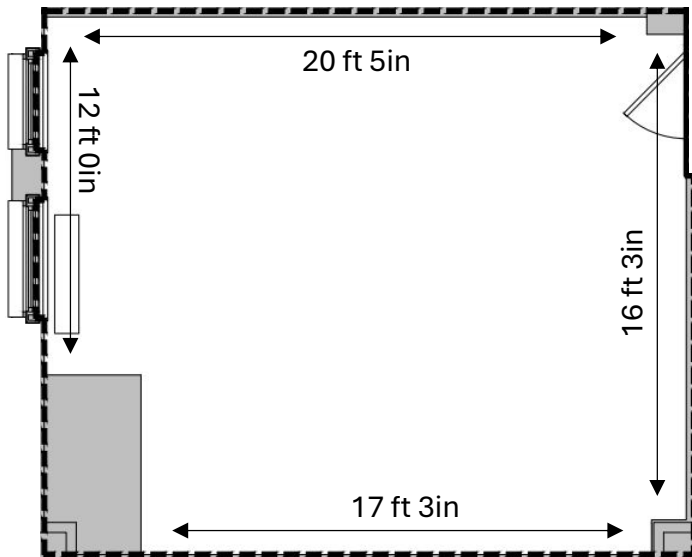

## Suite 813

403 Usable Square Feet

484 Rentable Square Feet

**HBG**

*Celebrating*  
30 years