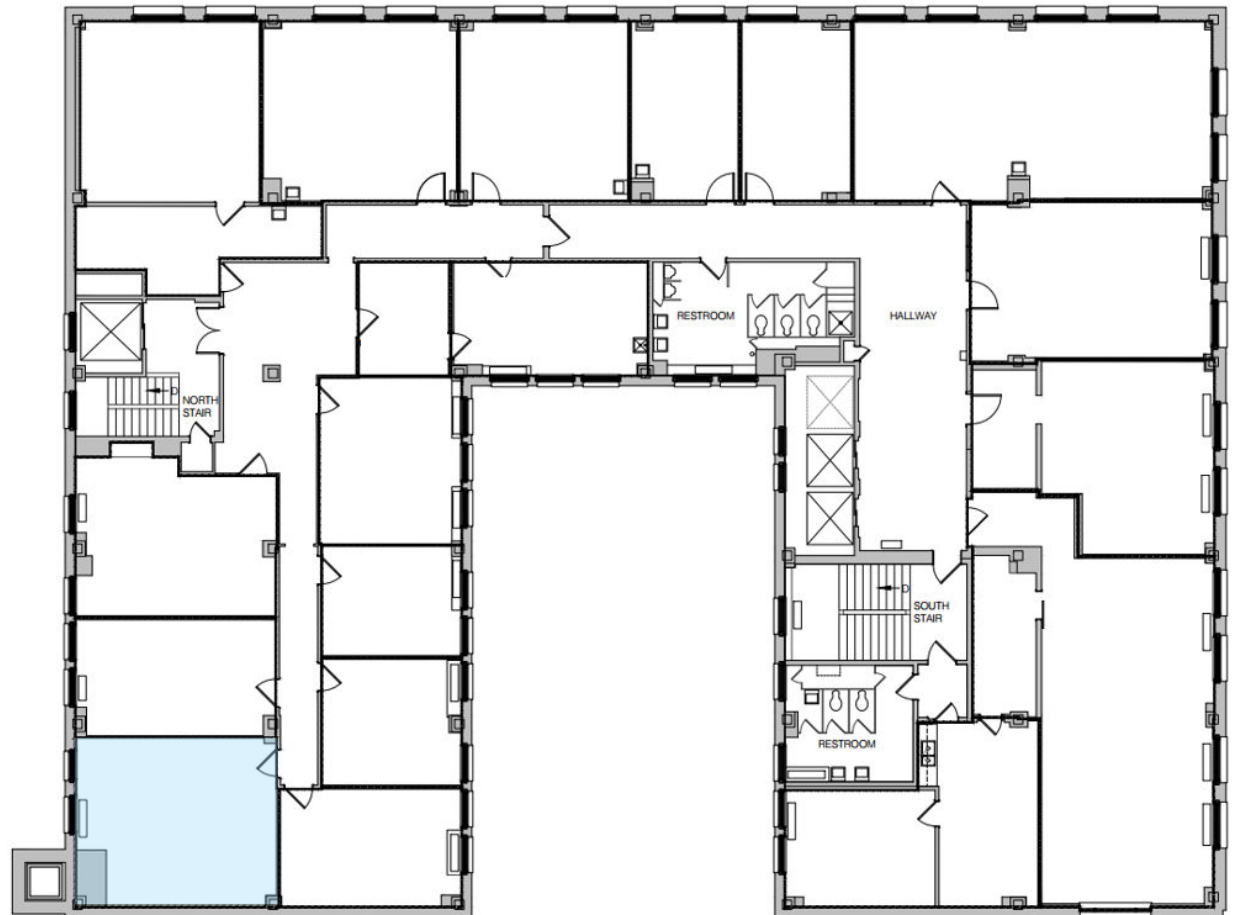

Northwestern  
Building

**275 4<sup>th</sup> Street East**  
**Saint Paul, MN 55101**

## Suite 813

403 Usable Square Feet

484 Rentable Square Feet

**HBG**

*Celebrating*  
30 years