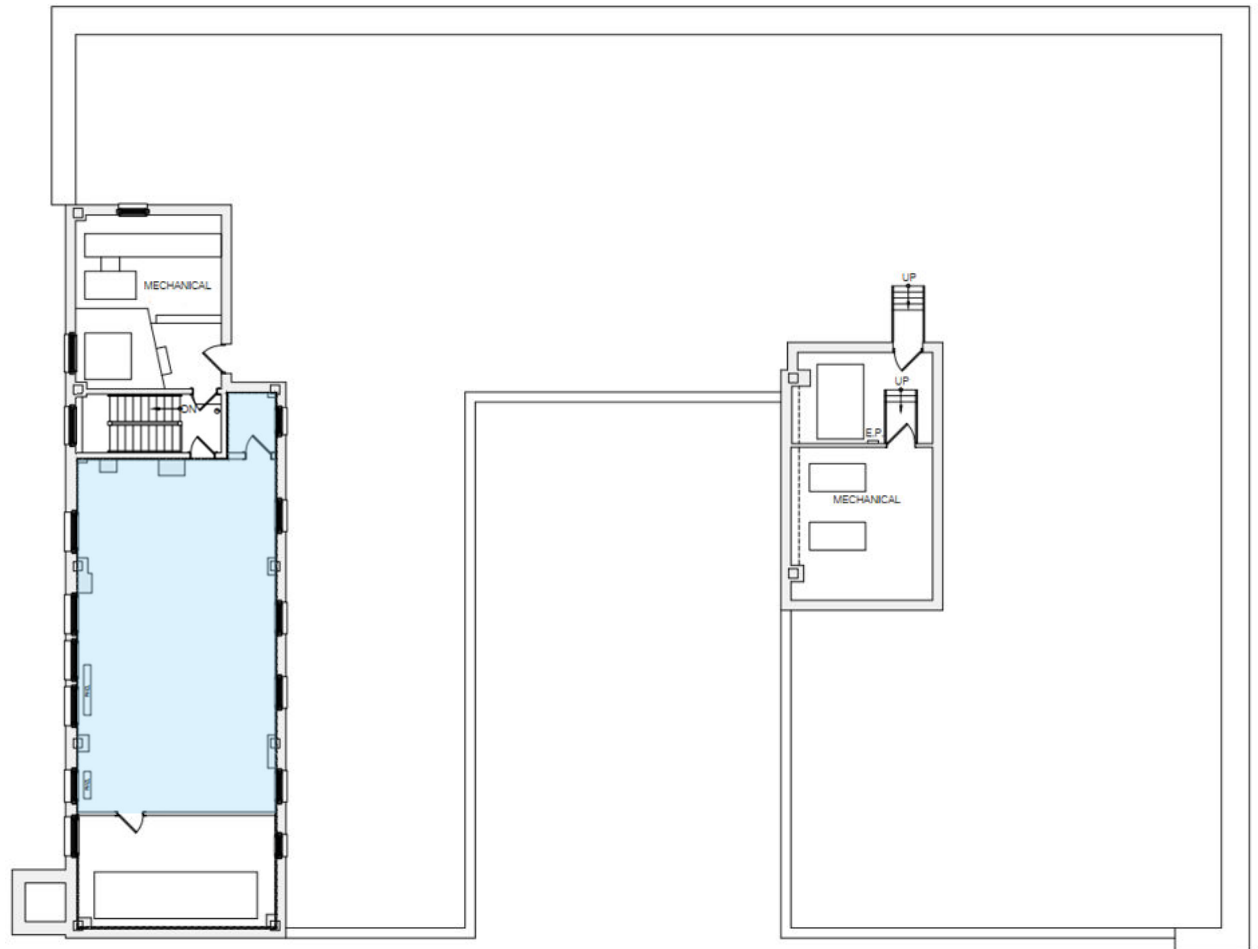

Northwestern
Building

**275 4th Street East
Saint Paul, MN 55101**

Suite 900 - 1,115 Usable Square Feet - 1,138 Rentable Square Feet