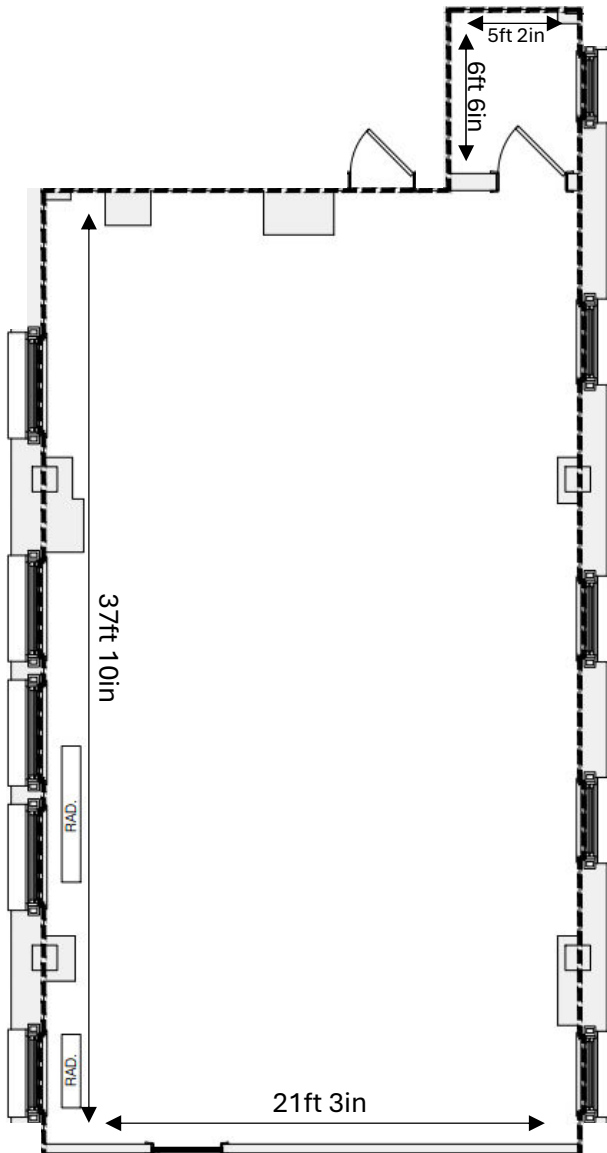

Northwestern
Building

**275 4th Street East
Saint Paul, MN 55101**

Suite 900 - 1,115 Usable Square Feet - 1,138 Rentable Square Feet