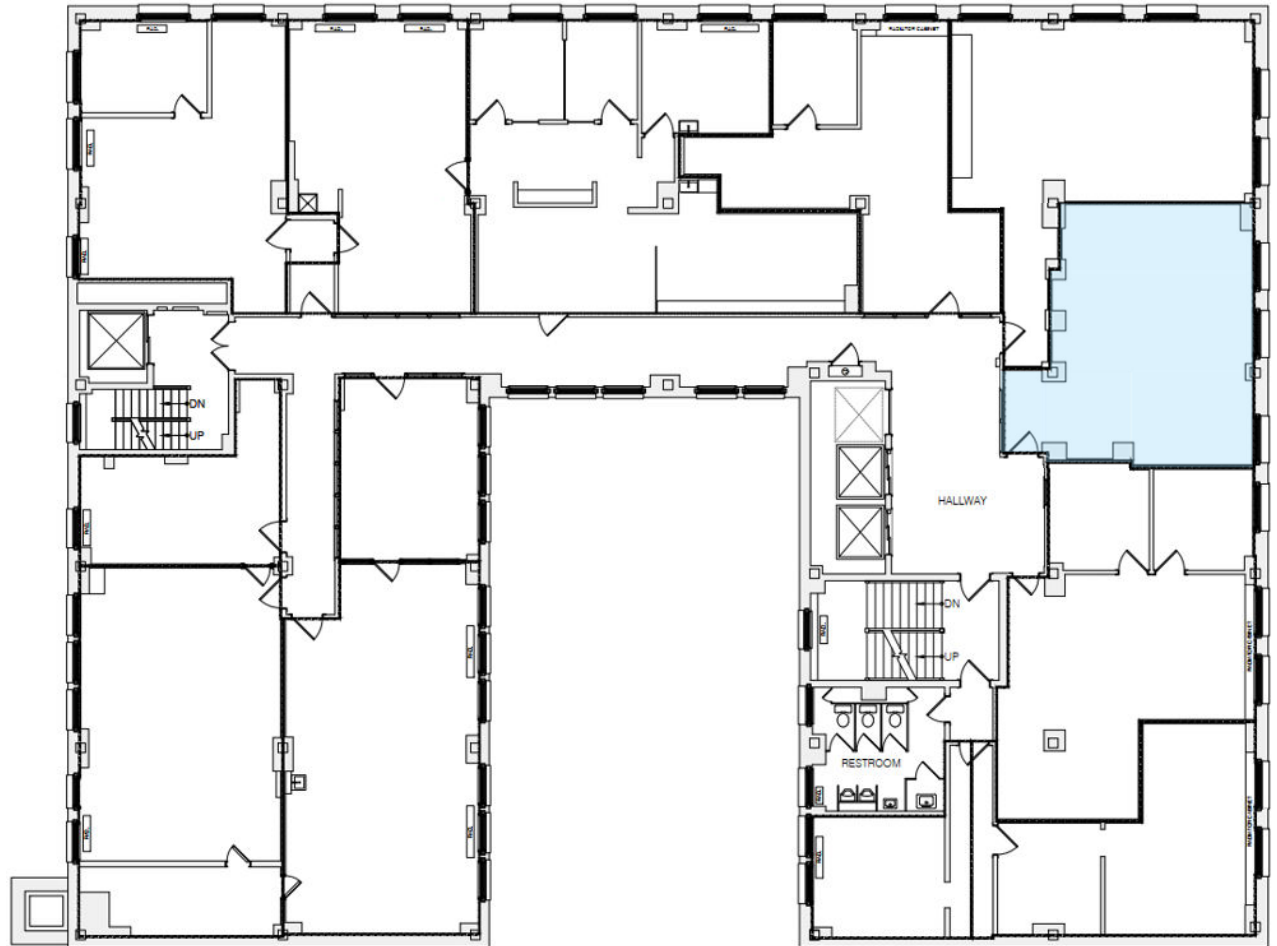

Northwestern
Building

275 4th Street East
Saint Paul, MN 55101

Suite 520

621 Usable Square Feet

745 Rentable Square Feet

HBG

Celebrating
30 years