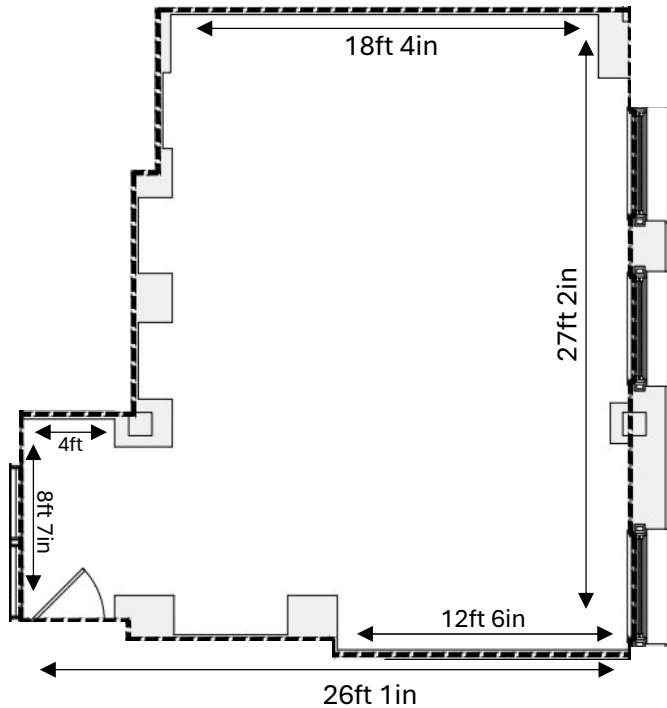

Northwestern
Building

275 4th Street East
Saint Paul, MN 55101

Suite 520

621 Usable Square Feet

745 Rentable Square Feet

HBG

Celebrating
30 years