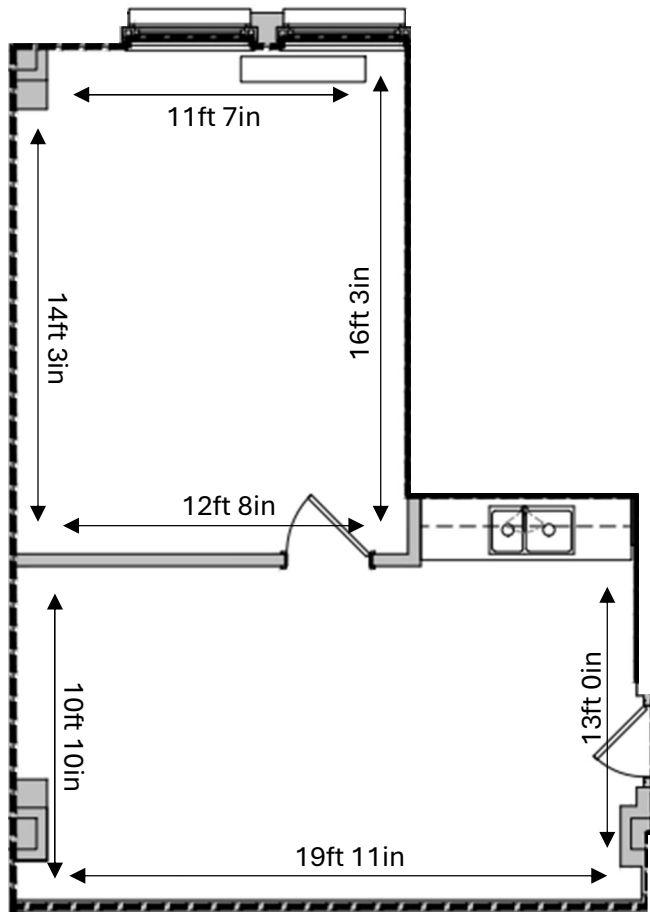

Northwestern
Building

275 4th Street East
Saint Paul, MN 55101

Suite 801 - 452 Usable Square Feet - 542 Rentable Square Feet

HBG

Celebrating
30 years