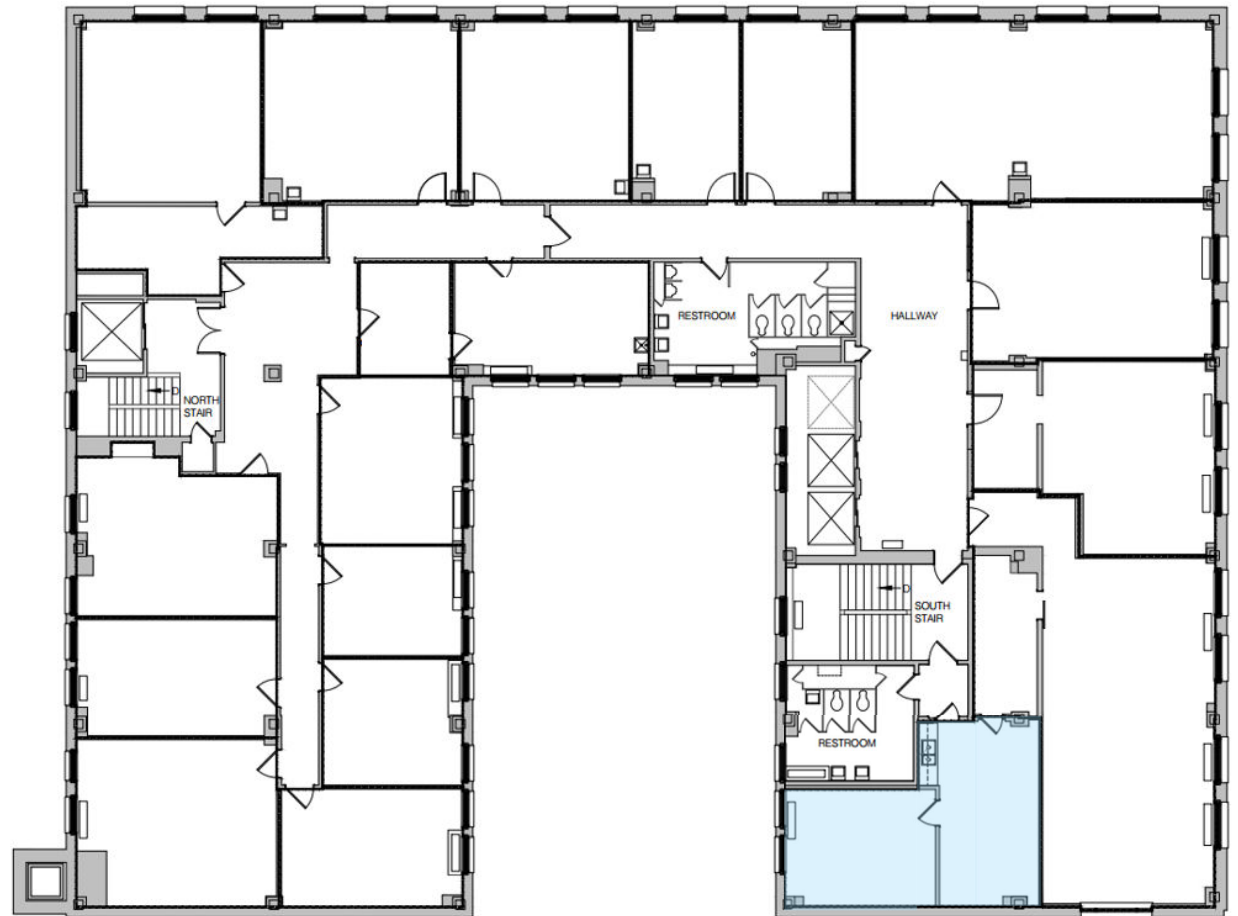

Northwestern
Building

275 4th Street East
Saint Paul, MN 55101

Suite 801 - 452 Usable Square Feet - 542 Rentable Square Feet

HBG

Celebrating
30 years