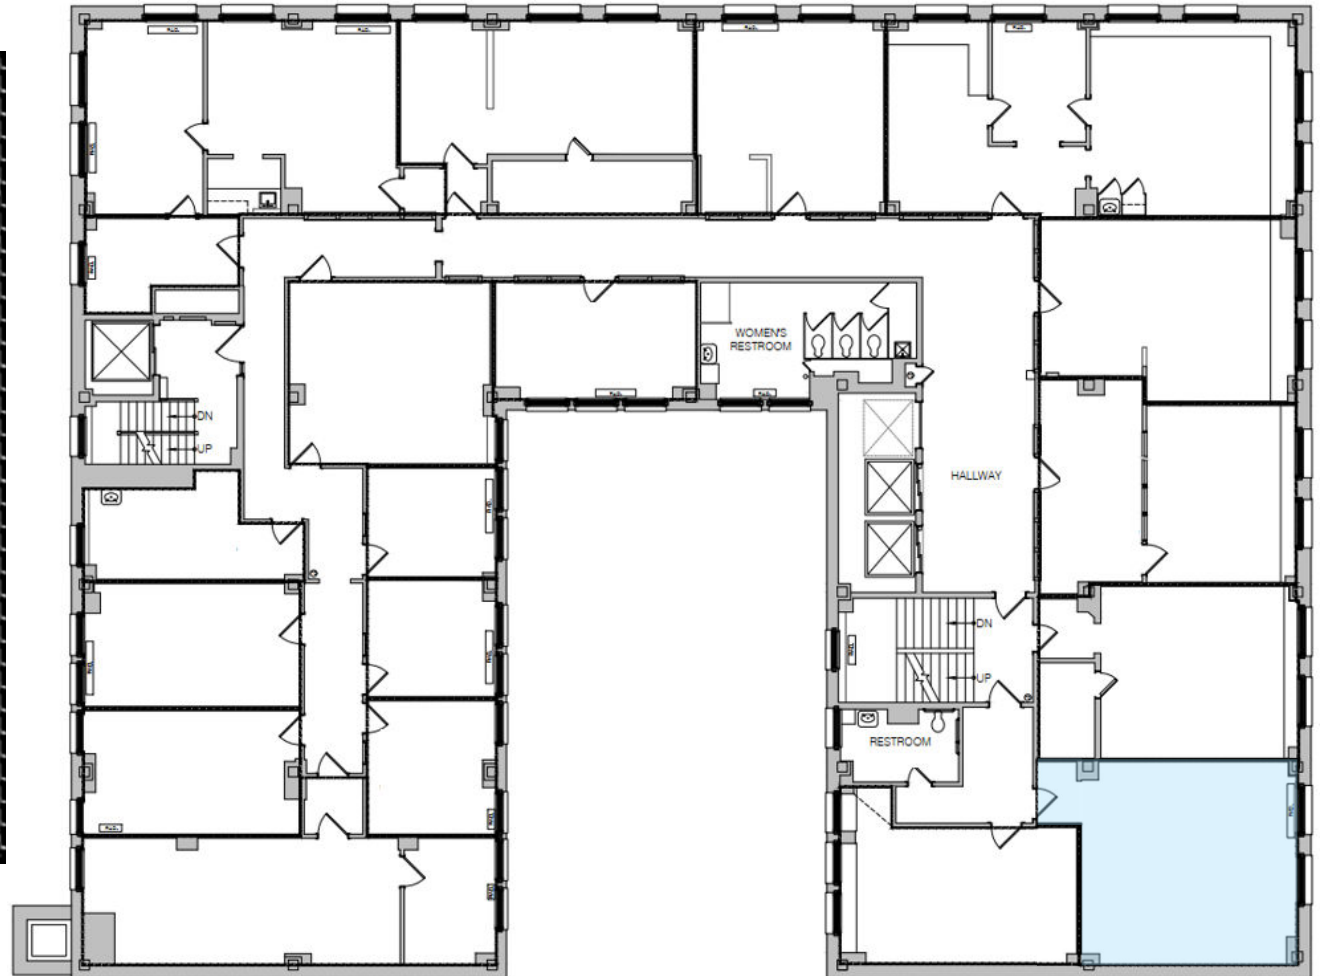

Northwestern Building

**275 4th Street East
Saint Paul, MN 55101**

Suite 605

488 Usable Square Feet
586 Rentable Square Feet

HBG

*Celebrating
30 years*