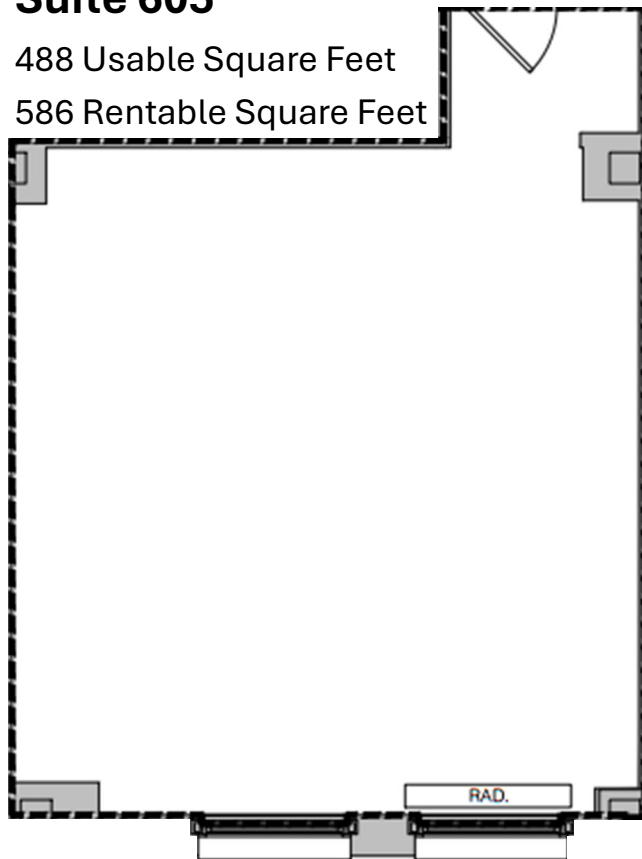

Northwestern Building

**275 4th Street East
Saint Paul, MN 55101**

Suite 605

488 Usable Square Feet
586 Rentable Square Feet

HBG

*Celebrating
30 years*