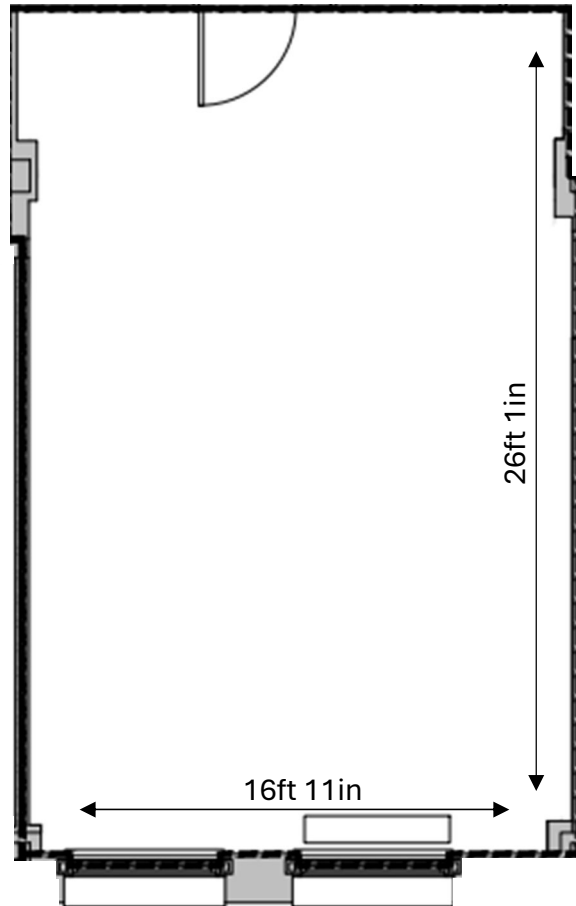

Northwestern
Building

275 4th Street East
Saint Paul, MN 55101

Suite 804 - 456 Usable Square Feet - 547 Rentable Square Feet

HBG

Celebrating
30 years