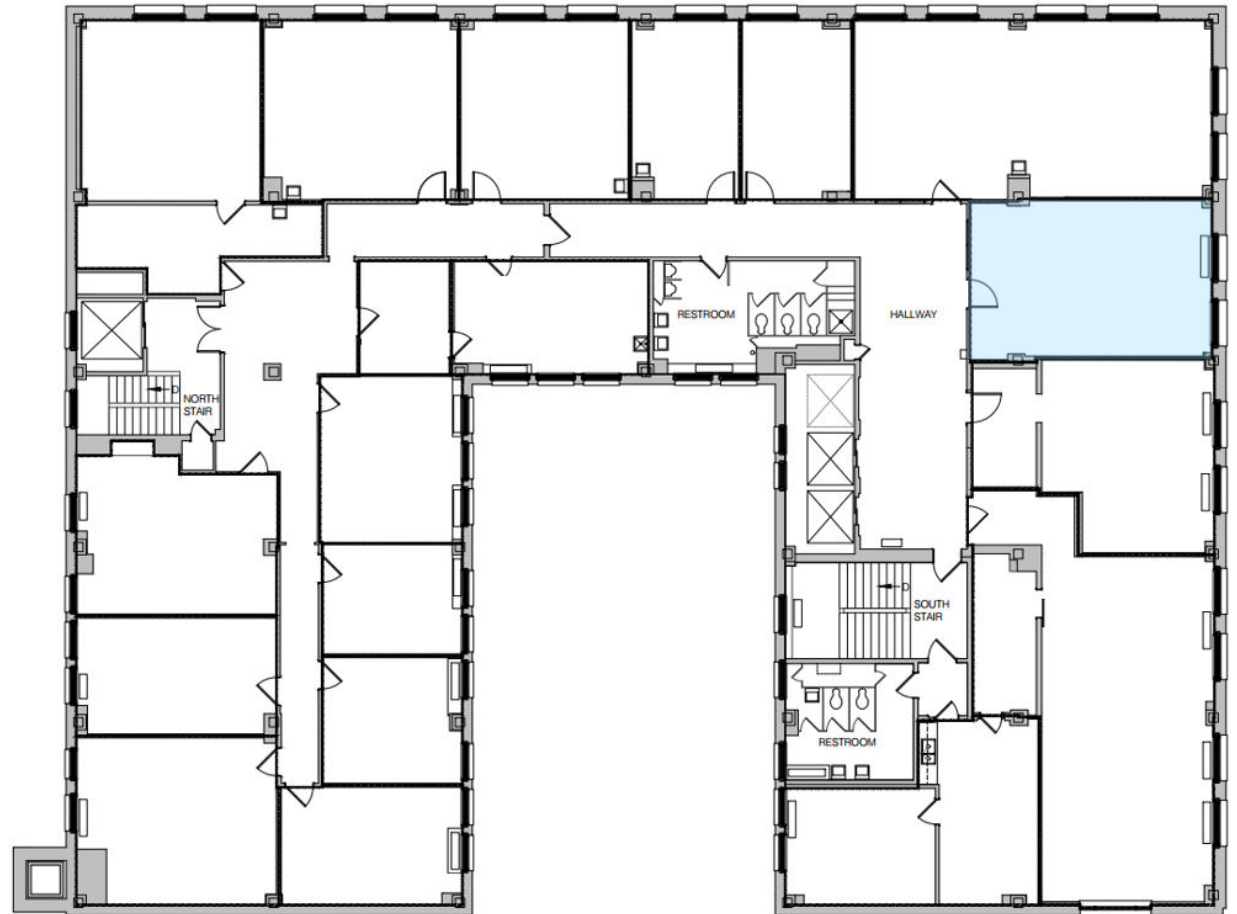

Northwestern
Building

275 4th Street East
Saint Paul, MN 55101

Suite 804 - 456 Usable Square Feet - 547 Rentable Square Feet

HBG

Celebrating
30 years